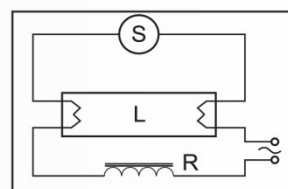

FS14 Single

- 4-80W
- 220-240V

S-starter L-lamp R-ballast